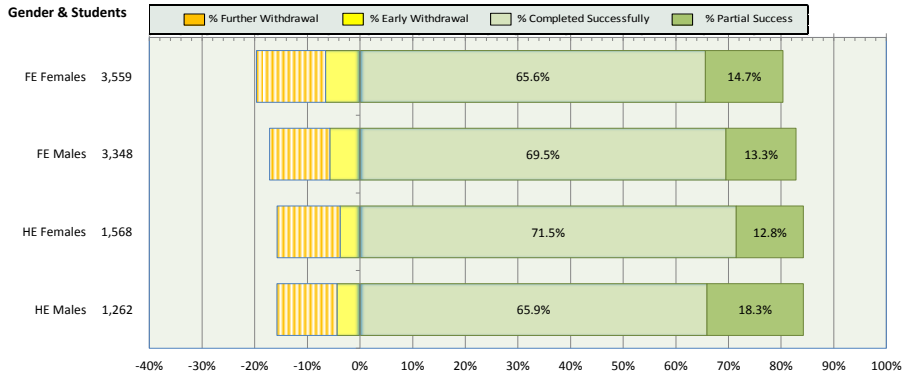

AYRSHIRE COLLEGE

Enrolments by age group for courses lasting 160 hours or more

Enrolments by Education Scotland subject groupings on FE courses lasting 160 hours or more

Enrolments by Education Scotland subject groupings on HE courses lasting 160 hours or more

Enrolments by level and gender on courses lasting 160 hours or more

Outcomes for student enrolments on recognised qualifications

Key Group & Students

■ % Further Withdrawal
 ■ % Early Withdrawal
 ■ % Completed Successfully
 ■ % Partial Success