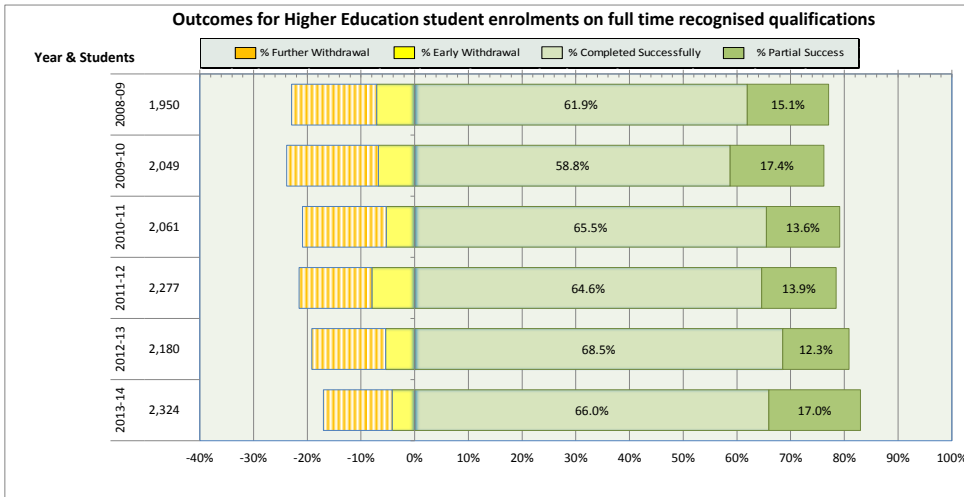

AYRSHIRE COLLEGE

Enrolments by age group for courses lasting 160 hours or more

Enrolments by Education Scotland subject groupings on FE courses lasting 160 hours or more

Enrolments by Education Scotland subject groupings on HE courses lasting 160 hours or more

Enrolments by level and gender on courses lasting 160 hours or more

Outcomes for student enrolments on recognised qualifications

Key Group & Students

■ % Further Withdrawal
 ■ % Early Withdrawal
 ■ % Completed Successfully
 ■ % Partial Success