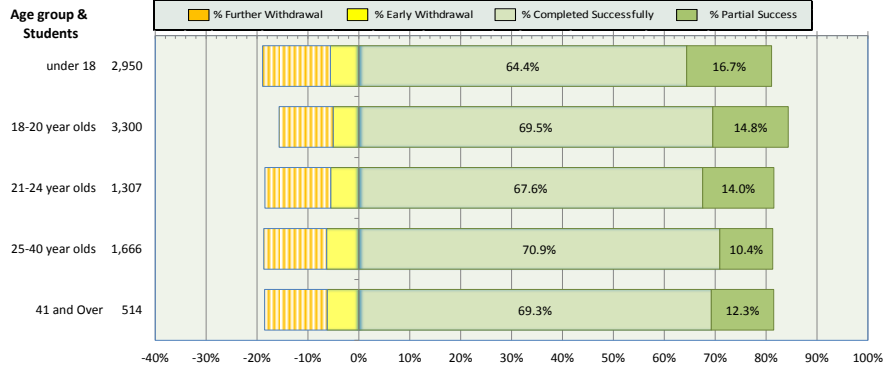

AYRSHIRE COLLEGE

Enrolments by age group for courses lasting 160 hours or more

Enrolments by Education Scotland subject groupings on FE courses lasting 160 hours or more

Enrolments by Education Scotland subject groupings on HE courses lasting 160 hours or more

Enrolments by level and gender on courses lasting 160 hours or more

Outcomes for student enrolments on recognised qualifications

Key Group & Students

■ % Further Withdrawal
 ■ % Early Withdrawal
 ■ % Completed Successfully
 ■ % Partial Success