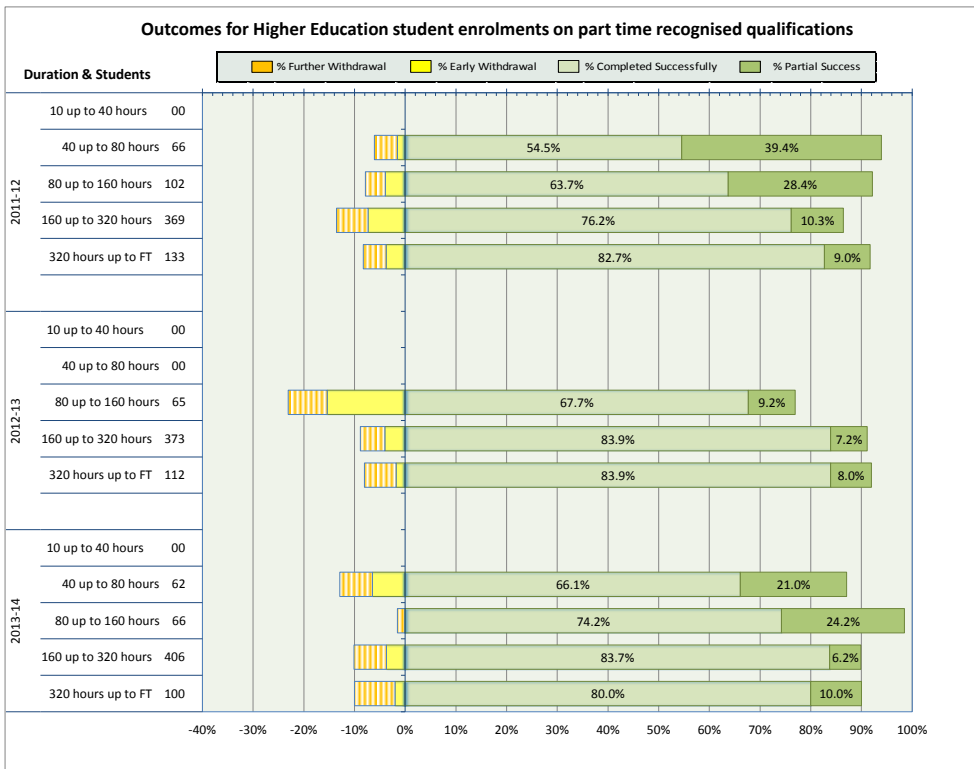

AYRSHIRE COLLEGE

Enrolments by age group for courses lasting 160 hours or more

Enrolments by Education Scotland subject groupings on FE courses lasting 160 hours or more

Enrolments by Education Scotland subject groupings on HE courses lasting 160 hours or more

Enrolments by level and gender on courses lasting 160 hours or more

Outcomes for student enrolments on recognised qualifications

Key Group & Students

■ % Further Withdrawal
 ■ % Early Withdrawal
 ■ % Completed Successfully
 ■ % Partial Success