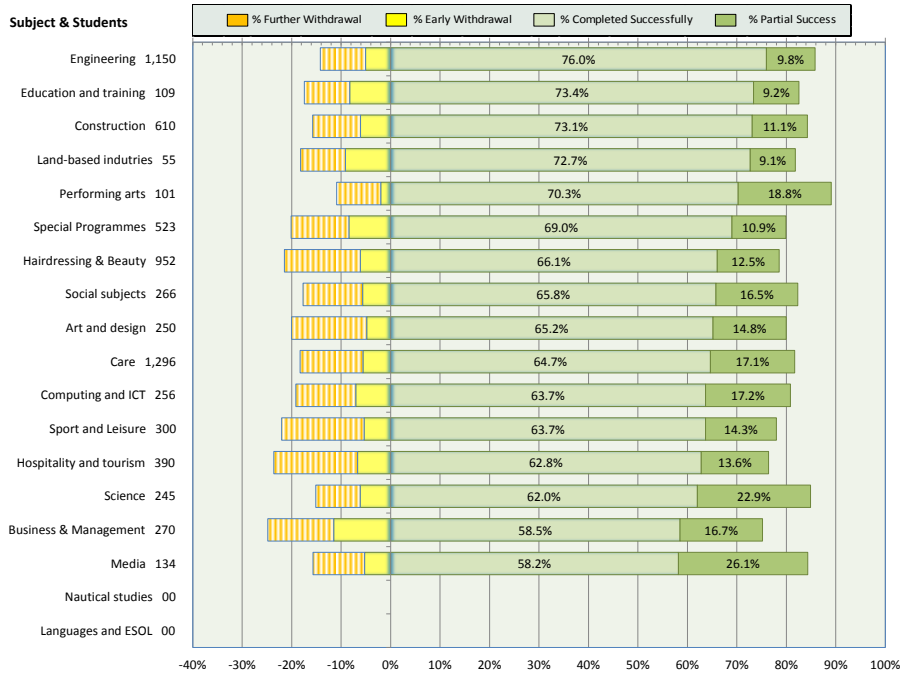

AYRSHIRE COLLEGE

Enrolments by age group for courses lasting 160 hours or more

Enrolments by Education Scotland subject groupings on FE courses lasting 160 hours or more

Enrolments by Education Scotland subject groupings on HE courses lasting 160 hours or more

Enrolments by level and gender on courses lasting 160 hours or more

Outcomes for student enrolments on recognised qualifications

Key Group & Students

■ % Further Withdrawal
 ■ % Early Withdrawal
 ■ % Completed Successfully
 ■ % Partial Success