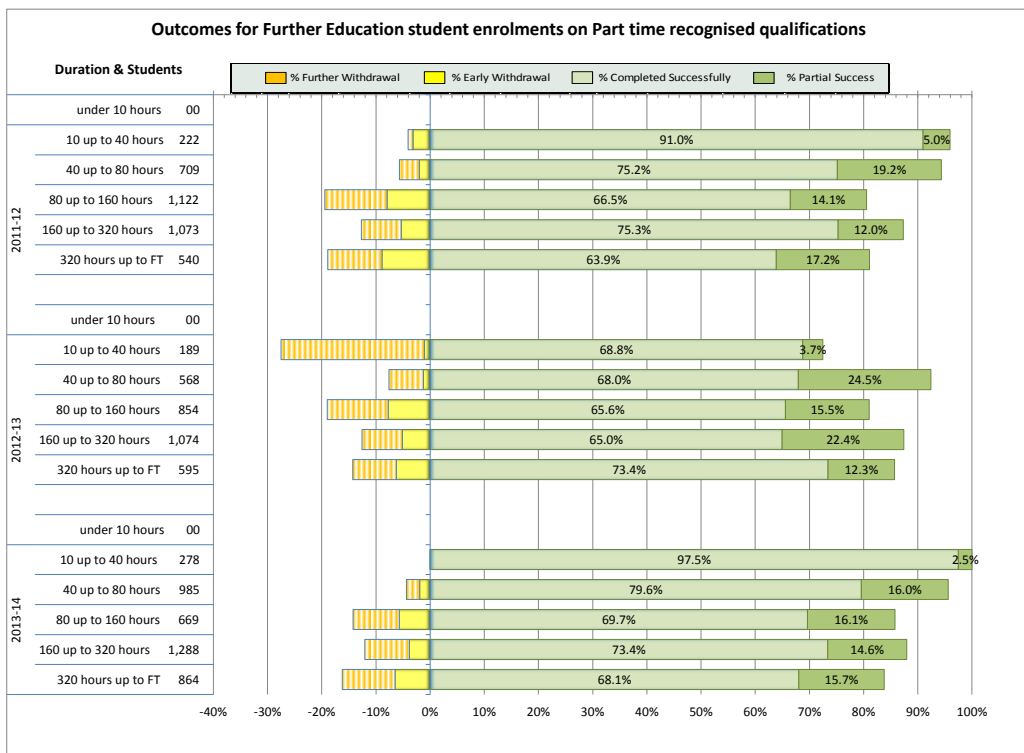

AYRSHIRE COLLEGE

Enrolments by age group for courses lasting 160 hours or more

Enrolments by Education Scotland subject groupings on FE courses lasting 160 hours or more

Enrolments by Education Scotland subject groupings on HE courses lasting 160 hours or more

Enrolments by level and gender on courses lasting 160 hours or more

Outcomes for student enrolments on recognised qualifications

Key Group & Students

■ % Further Withdrawal
 ■ % Early Withdrawal
 ■ % Completed Successfully
 ■ % Partial Success