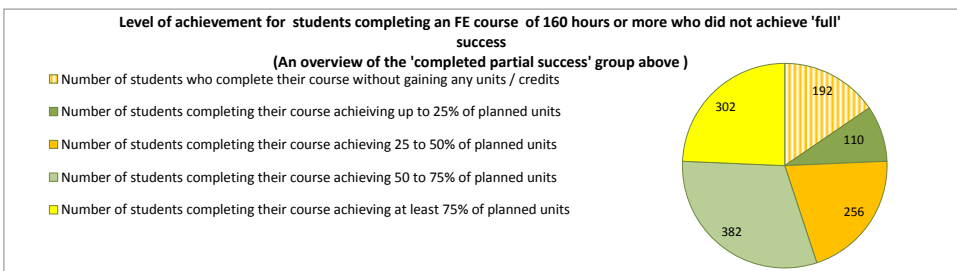

AYRSHIRE COLLEGE

Enrolments by age group for courses lasting 160 hours or more

Enrolments by Education Scotland subject groupings on FE courses lasting 160 hours or more

Enrolments by Education Scotland subject groupings on HE courses lasting 160 hours or more

Enrolments by level and gender on courses lasting 160 hours or more

Outcomes for student enrolments on recognised qualifications

Key Group & Students

■ % Further Withdrawal
 ■ % Early Withdrawal
 ■ % Completed Successfully
 ■ % Partial Success