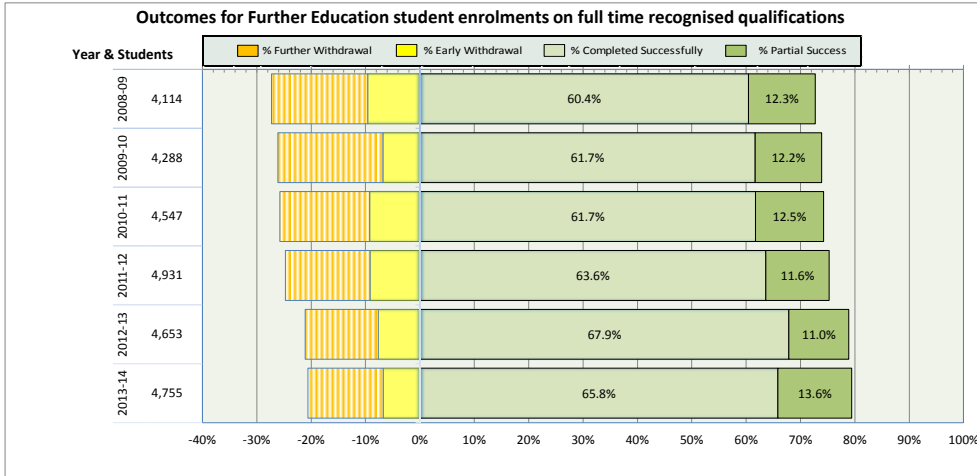

AYRSHIRE COLLEGE

Enrolments by age group for courses lasting 160 hours or more

Enrolments by Education Scotland subject groupings on FE courses lasting 160 hours or more

Enrolments by Education Scotland subject groupings on HE courses lasting 160 hours or more

Enrolments by level and gender on courses lasting 160 hours or more

Outcomes for student enrolments on recognised qualifications

Key Group & Students

■ % Further Withdrawal
 ■ % Early Withdrawal
 ■ % Completed Successfully
 ■ % Partial Success