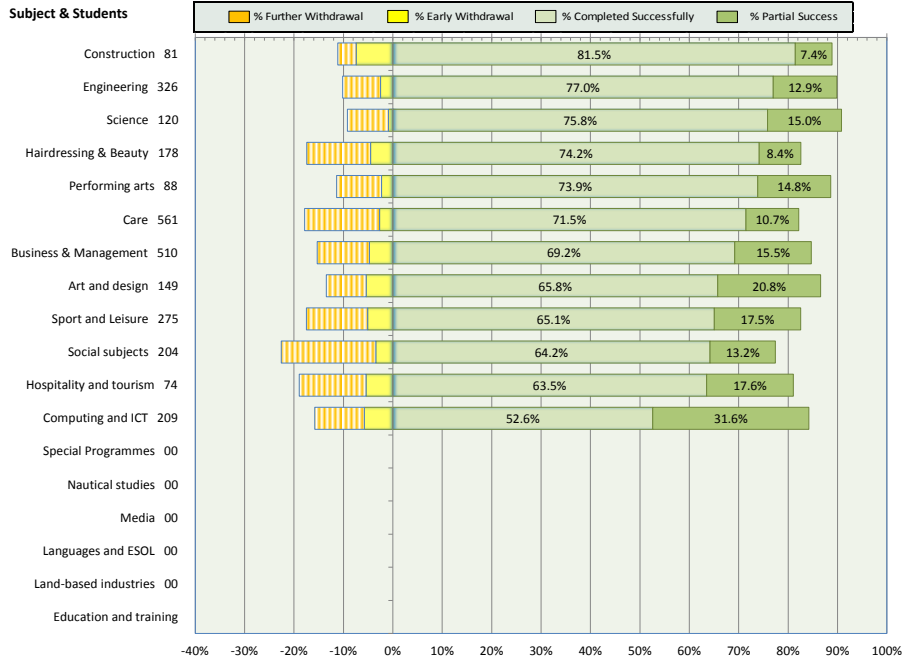

AYRSHIRE COLLEGE

Enrolments by age group for courses lasting 160 hours or more

Enrolments by Education Scotland subject groupings on FE courses lasting 160 hours or more

Enrolments by Education Scotland subject groupings on HE courses lasting 160 hours or more

Enrolments by level and gender on courses lasting 160 hours or more

Outcomes for student enrolments on recognised qualifications

Key Group & Students

■ % Further Withdrawal
 ■ % Early Withdrawal
 ■ % Completed Successfully
 ■ % Partial Success