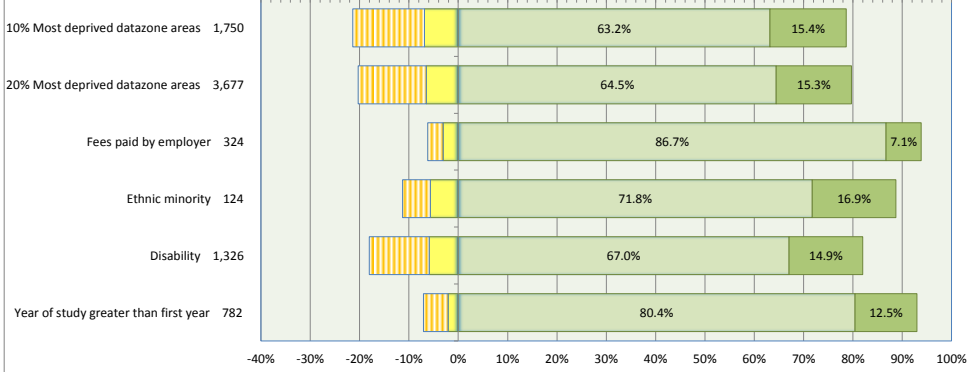

AYRSHIRE COLLEGE

Enrolments by age group for courses lasting 160 hours or more

Enrolments by Education Scotland subject groupings on FE courses lasting 160 hours or more

Enrolments by Education Scotland subject groupings on HE courses lasting 160 hours or more

Enrolments by level and gender on courses lasting 160 hours or more

Outcomes for student enrolments on recognised qualifications

Key Group & Students

■ % Further Withdrawal
 ■ % Early Withdrawal
 ■ % Completed Successfully
 ■ % Partial Success