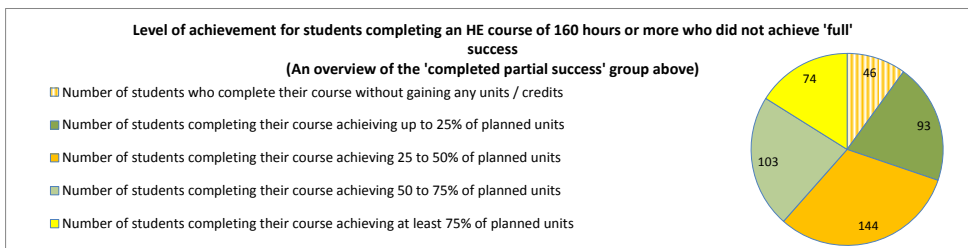

AYRSHIRE COLLEGE

Enrolments by age group for courses lasting 160 hours or more

Enrolments by Education Scotland subject groupings on FE courses lasting 160 hours or more

Enrolments by Education Scotland subject groupings on HE courses lasting 160 hours or more

Enrolments by level and gender on courses lasting 160 hours or more

Outcomes for student enrolments on recognised qualifications

Key Group & Students

■ % Further Withdrawal
 ■ % Early Withdrawal
 ■ % Completed Successfully
 ■ % Partial Success